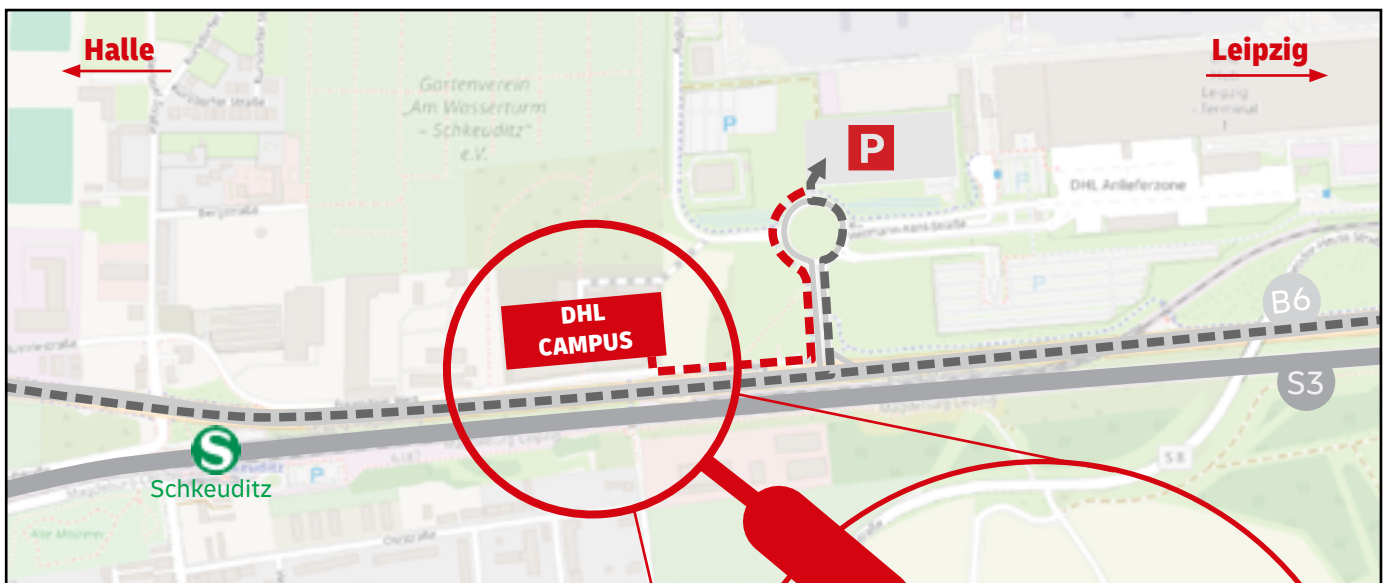

Once you arrive in **Schkeuditz**, it's about a **10-minute walk** to our campus. Coming from the station, cross the main road B6 at the **pedestrian lights**. Then turn right and walk parallel to the main road on 'Freirodaer Weg' until you see a **parking garage** on the left-hand side. Walk past it and turn left behind the parking garage (looking in the direction of travel) onto the DHL Campus site. Now keep left to get to the **Welcome and Training Center**.

Entrance to the DHL Campus site

Path to the Welcome and Training Center

DIRECTIONS (CAR)

WELCOME AND TRAINING CENTER

Welcome and Training Center

Josef-von-Copertino-Str. 8
04435 Schkeuditz

[Click here](#) to open your route with google maps.

Directions by car

From main road B6 to the parking lot

Footpath from the parking lot

From the parking lot to DHL Campus

Parking lot at DHL Hub Leipzig

Hermann-Köhl-Str. 1
04435 Schkeuditz

Contact the RPO training team

Phone: +49 341 4499 6777

E-Mail: lejhubrpotraining@dhl.com

Availability: Mon.-Fri. from 8 am - 10 pm

DIRECTIONS (CAR)

WELCOME AND TRAINING CENTER

Your journey by car

If you are traveling via the **A14 freeway**, leave it at the **Schkeuditzer Kreuz junction** and follow the signs for **Munich/Erfurt** onto the **A9 freeway**. Leave the A9 at the next exit (**Großkugel**) and then turn right at the traffic lights onto the **main road B6** towards Schkeuditz/DHL Air Hub.