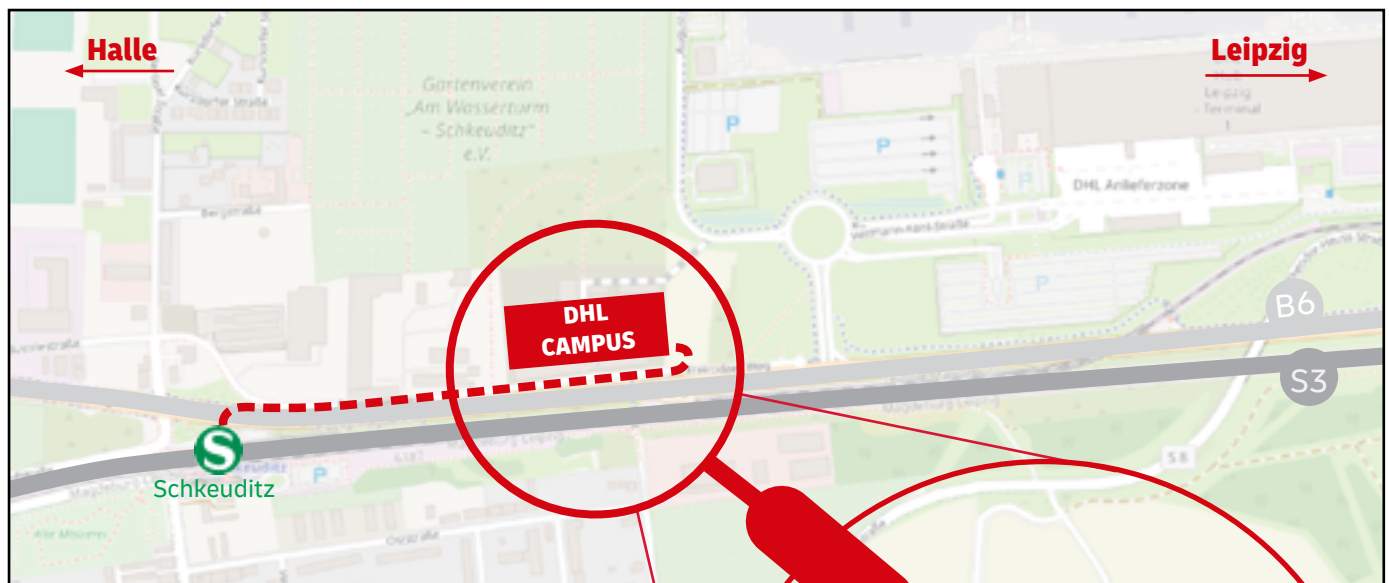

DIRECTIONS (PUBLIC TRANSPORT)

WELCOME AND TRAINING CENTER

Welcome and Training Center

Josef-von-Copertino-Str. 8
04435 Schkeuditz

[Click here](#) to open your route with google maps.

Footpath from the station

Once you arrive in **Schkeuditz**, it's about a **10-minute walk** to our campus. Coming from the station, cross the main road B6 at the **pedestrian lights**. Then turn right and walk parallel to the main road on 'Freirodaer Weg' until you see a **parking garage** on the left-hand side. Walk past it and turn left behind the parking garage (looking in the direction of travel) onto the DHL Campus site. Now keep left to get to the **Welcome and Training Center**.

From the parking lot, walk back to the **roundabout**. Go around it and walk back south towards the main road B6. Turn right onto 'Freirodaer Weg' and walk along the road until you can turn right onto the DHL Campus site just before the parking garage. Now keep left to get to the **Welcome and Training Center**.

Entrance to the DHL Campus site

Path to the Welcome and Training Center

Access to the parking lot from the roundabout